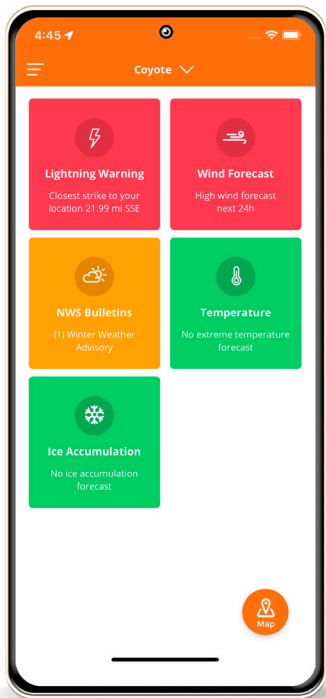

# ON-SITE LIGHTNING ADVISOR

## SUPERIOR AWARENESS OF LIGHTNING STRIKE PROXIMITY TO YOUR LOCATION WHEN YOU ARE WORKING ON THE JOB SITE.

### Industry Leading Situational Awareness

Nothing is more important than your safety when working on a renewable energy project. You can take the safety features to another level by adding the On-Site Lightning Advisor to the Indji Watch Renewables app. This tool will give you the precise distance and timing of the most recent five lightning strikes to your location when working on the job site. This won't just help you be more safe, but also more productive. Consider a large wind farm of 200 turbines spread over a 15 mile wide area. Perhaps you are working on a turbine on the far eastern end of that site and your location is 37 miles from the nearest lightning strike. That's typically not stand down criteria and you only need 15 more minutes to close up the job and get the turbine running. With the On-Site Lightning Advisor, in seconds you can confirm the lightning location then confidently and safely finish the work, increasing turbine productivity and creating a happy client.

Example of a Crew Working Safely Using the On-Site Lightning Advisor.

Equally useful, you may be working on the substation or checking a feeder line miles away from the actual wind or solar site. Standard alerts for lightning only apply to the wind or solar asset but with On-Site Lightning Advisor, your location is monitored, and you'll know how close that lightning is to you! With the On-Site Lightning Advisor, you'll gain more intelligence of lightning proximity, raising your level of safety and allowing you to be more productive.