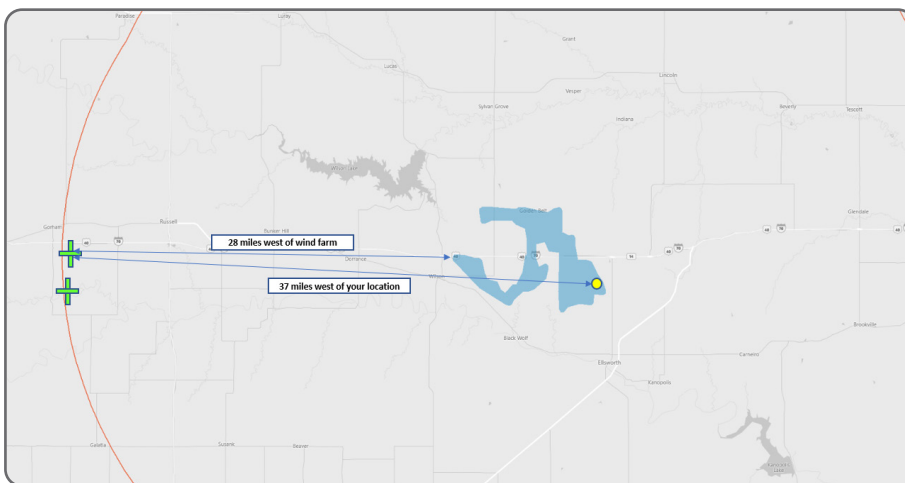

# ON-SITE LIGHTNING ADVISOR

## SUPERIOR AWARENESS OF LIGHTNING STRIKE PROXIMITY TO YOUR LOCATION WHEN YOU ARE WORKING ON THE JOB SITE.

### Industry Leading Situational Awareness

Nothing is more important than your safety when working on a renewable energy project. You can take the safety features to another level by adding the On-Site Lightning Advisor to the Indji Watch Renewables app. This tool will give you the precise distance and timing of the most recent five lightning strikes to your location when working on the job site. This won't just help you be more safe, but also more productive. Consider a large wind farm of 200 turbines spread over a 15 mile wide area. Perhaps you are working on a turbine on the far eastern end of that site and your location is 37 miles from the nearest lightning strike. That's typically not stand down criteria and you only need 15 more minutes to close up the job and get the turbine running. With the On-Site Lightning Advisor, in seconds you can confirm the lightning location then confidently and safely finish the work, increasing turbine productivity and creating a happy client.

Example of a Crew Working Safely Using the On-Site Lightning Advisor.

Equally useful, you may be working on the substation or checking a feeder line miles away from the actual wind or solar site. Standard alerts for lightning only apply to the wind or solar asset but with On-Site Lightning Advisor, your location is monitored, and you'll know how close that lightning is to you! With the On-Site Lightning Advisor, you'll gain more intelligence of lightning proximity, raising your level of safety and allowing you to be more productive.