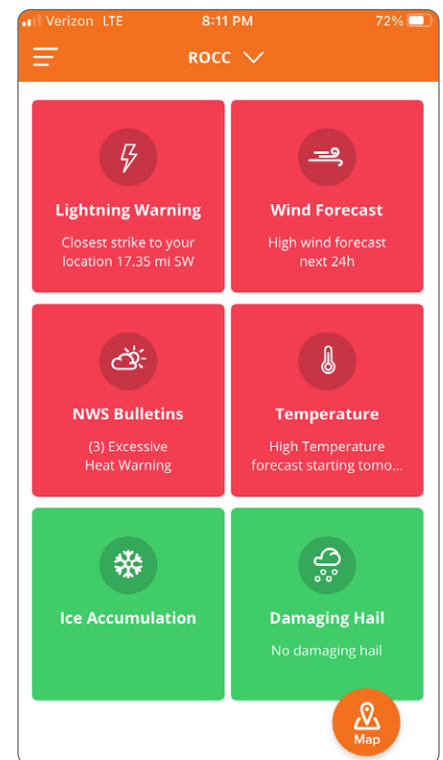

RENEWABLES APP

The industry leading Indji Watch solution can be viewed on any smart phone or tablet so no matter where you are critical information about dangerous weather is at your fingertips!

Technicians are on the go and once they leave the for the site, they need to have critical weather information readily available. When there is a threat of an approaching storm or weather event, you want your employees aware of the situation on-site. With the Indji Watch Mobile App, your team will get real-time notifications of advancing hail, high winds, lightning, wildfires and other weather threats. With new updates every minute, your team can choose to leave the site, or continue safely working and finish the job.

Intelligent Dashboards

By simply taking the phone our of their pocket, the technician can have an instant view of all-weather hazard threats to the site. Tapping on any

tile will reveal more information about the threat such as high wind arrival time, National Weather Service tornado watch details or the threat of approaching lightning. The simplicity and speed of the Indji Watch Renewables app keeps your technicians informed but also quickly returns them to the job at hand.

Stay Mobile with Indji Watch

Wherever you are, your smart phone or tablet is your link to Indji Watch and critical weather information. The Indji Watch Renewables mobile app will help keep your employees safe and help your organization maximize productivity on the job site. A solution that will keep all parties happy.

Real-time Mobile Dashboard Displaying Weather Hazards