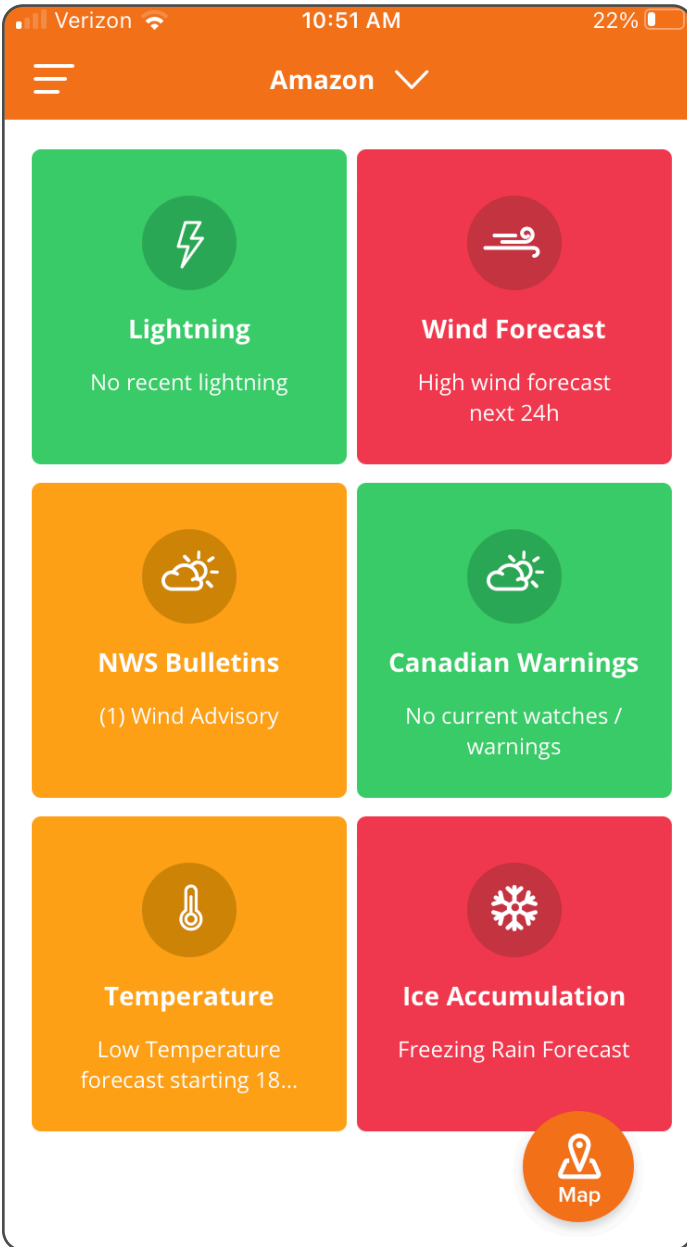

## RENEWABLES APP

The industry leading Indji Watch solution can be viewed on any smart phone or tablet so no matter where you are critical information about dangerous weather is at your fingertips!

Technicians are on the go and once they leave the O&M building, they need to have critical weather information readily available. When there is a threat of a storm you want your employees aware of the situation and the On-Site Lightning Advisor in the Renewables app will instantly tell the technician how close the nearest lightning strike is to **THEIR** location. With new updates every minute fresh lightning information is always available allowing the technician to cease working if needed or depending on their location at the site, continue safely working and finish the job. With On-Site Lightning Advisor your employees stay safe and productivity is maximized.

### ON-SITE LIGHTNING ADVISOR

The screenshot shows the app's main dashboard with a grid of weather-related cards. The 'Lightning Warning' card is highlighted with a red circle. The details view on the right shows a list of the five closest lightning strikes to the user's location in the last 30 minutes.

## RENEWABLES APP

Real-time Mobile Dashboard Displaying Weather Hazards

## INTELLIGENT DASHBOARDS

By simply taking the phone out of their pocket in 5 seconds the technician can have an instant view of all-weather hazard threats to the site. Tapping on any tile will reveal more information about the threat such as high wind arrival time, National Weather Service tornado watch details or the threat of icing to turbines tomorrow. The simplicity and speed of the Indji Watch Renewables app keeps your technicians informed but also quickly returns them to the job at hand.